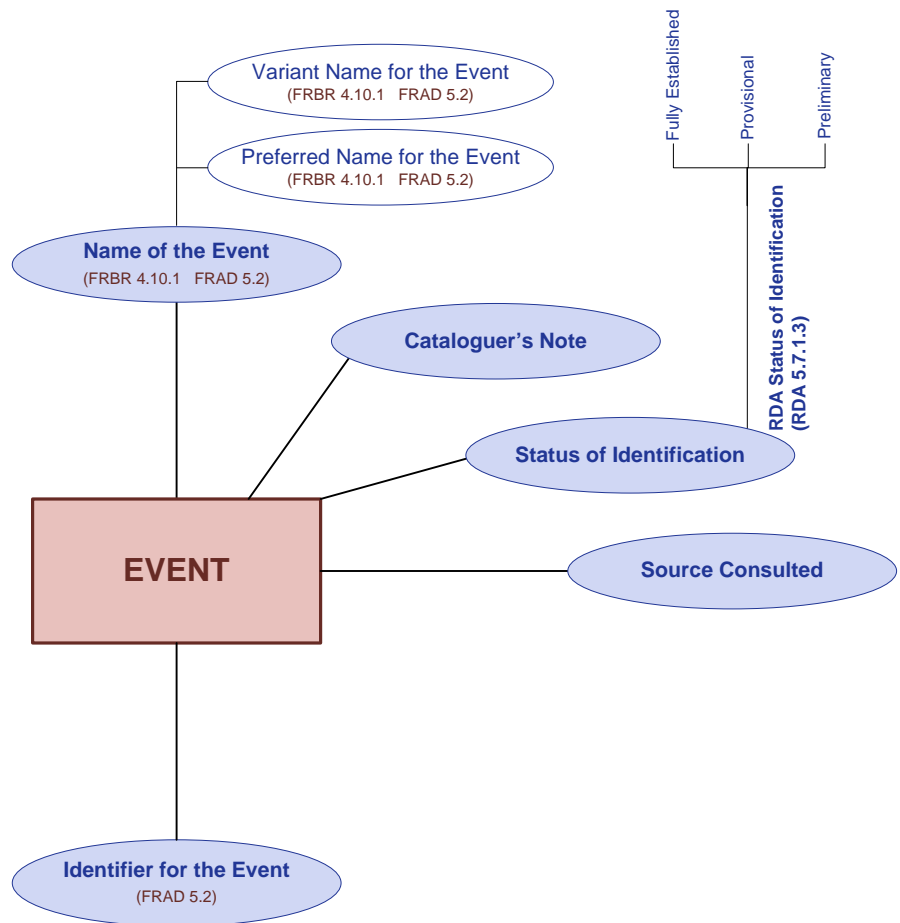

**Event Carries No Core Elements**

**Definitions**

**Name of the Event.**

Preferred Name for the Event.

Variant Name for the Event.

**Identifier for the Event.**

**Source Consulted.** A resource used in determining the name, title, or other identifying attributes of an entity, or in determining the relationship between entities.

**Status of Identification.** An indication of the level of authentication of the data identifying an entity.

Fully Established.

Provisional.

Preliminary.

**Cataloguer's Note.** An annotation that might be helpful to those using or revising the authorized access point representing an entity or relationship data, or creating an authorized access point representing a related entity.

**Event Carries No Special Elements**